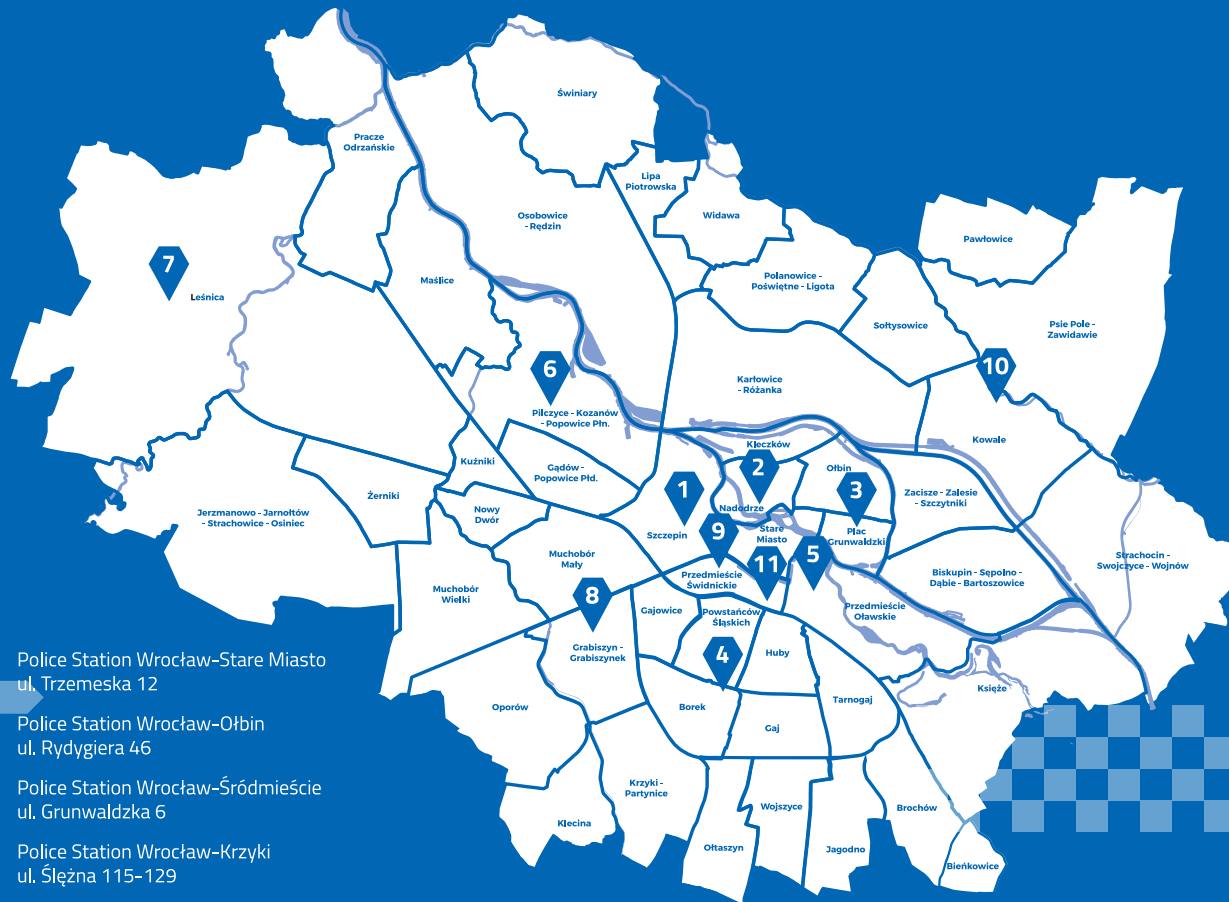

SECURITY AND PUBLIC ORDER

- 1 Police Station Wrocław-Stare Miasto
ul. Trzemeska 12
- 2 Police Station Wrocław-Ołbin
ul. Rydygiera 46
- 3 Police Station Wrocław-Śródmieście
ul. Grunwaldzka 6
- 4 Police Station Wrocław-Krzyki
ul. Ślężna 115-129
- 5 Police Station Wrocław-Rakowice
ul. Traugutta 94
- 6 Police Station Wrocław-Fabryczna
ul. gen. Ivana Połbina 1
- 7 Police Station Wrocław-Leśnica
ul. Średzka 42
- 8 Police Station Wrocław-Grabiszynek
ul. Grabiszyńska 255
- 9 Police Station Wrocław-Psie Pole
pl. Józefa Piłsudskiego 6/8
- 10 Police Station Wrocław-Osiedle
ul. Kiełczowska 15
- 11 Municipal Police
ul. Gwarna 5/7

* ul. = street

The material was created in cooperation with the Voivodeship Police Command in Wrocław and the Municipal Police of Wrocław. Leaflet has informative character only and is not an interpretation of the law in the subject matter.

You can report and describe places of particular danger on the National Map of Security Threats (Krajowa Mapa Zagrożeń Bezpieczeństwa), which is located as a bookmark on the police website.

www.dolnoslaska.policja.gov.pl